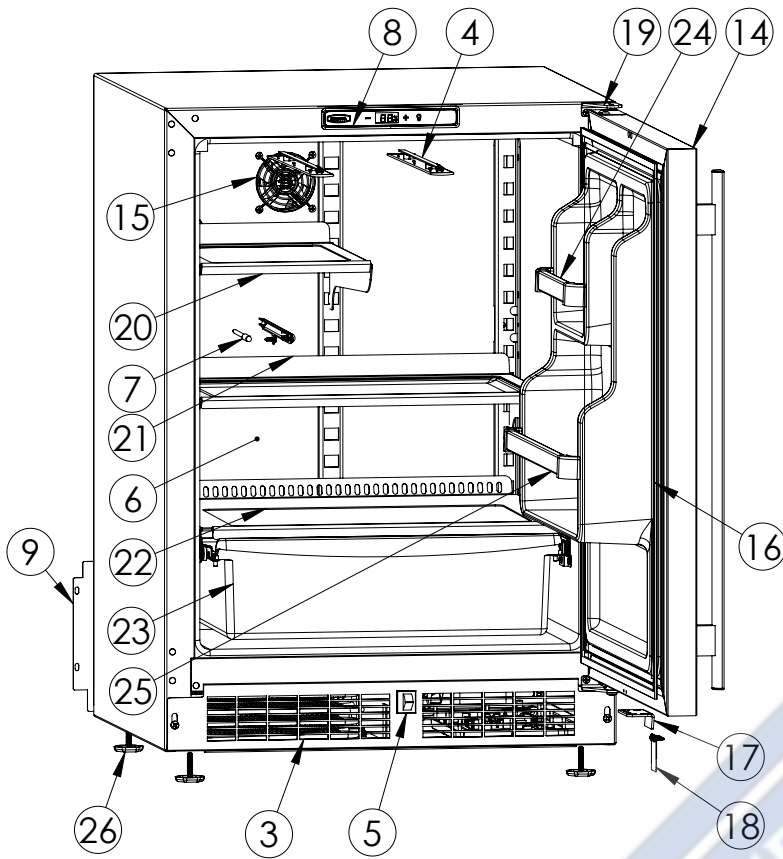

## MLRE124-SS11A

ITEM	DESCRIPTION	MARVEL P/N
1	CONDENSER ASSEMBLY	S41015869
2	MAIN CONTROL BOARD KIT	S42088820
3	GRILLE	S41015806-SS
4	LED LIGHT STRIP	S68100
5	BLACK ROCKER LIGHT SWITCH	42246922
6	EVAPORATOR ASSEMBLY	42249115
7	THERMISTOR ASSEMBLY	S41015903-BLK
8	UI DISPLAY KIT	S68166-01
9	ACCESS COVER	S41015716
10	MECHANICAL HARNESS KIT*	S41015773
11	CONDENSER FAN ASSEMBLY	42249159
12	COMPRESSOR	S41015395
13	COMPRESSOR ELECTRICALS	S41015921
14	DOOR ASSEMBLY	S42038834-SR
15	EVAP FAN	42249149
16	DOOR GASKET	S31580-035
17	DOOR STOP	S41015708-BLK
18	STRIKER PLATE	S41015709-BLK
19	HINGE PKG	S52411635-CHR
20	HALF GLASS SHELF	S42413206-BLK
21	FULL FRAME GLASS SHELF	S42413205-BLK
22	CRISPER GLASS SHELF	S42413165-BLK
23	CRISPER BIN	S42413102-BLK
24	UPPER DOOR BAR KIT	S41009473-UPR
25	LOWER DOOR BAR KIT	S41009473-LWR
26	LEG LEVELERS (4)	42243808
27	POWER CORD	S41050606
28	DRAIN PAN	S41013227
29	DRIER	S41013226
30	CARTON ASSEMBLY*	42249633