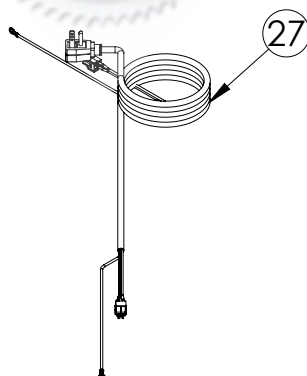

## MLRE124-SS11A

ITEM	DESCRIPTION	MARVEL P/N
1	CONDENSER ASSEMBLY	S41015869
2	MAIN CONTROL BOARD KIT	S42088820
3	GRILLE	S41015806-SS
4	LED LIGHT STRIP	S68100
5	BLACK ROCKER LIGHT SWITCH	42246922
6	EVAPORATOR ASSEMBLY	42249115
7	THERMISTOR ASSEMBLY	S41015903-BLK
8	UI DISPLAY KIT	S68166-01
9	ACCESS COVER	S41015716
10	MECHANICAL HARNESS KIT*	S41015773
11	CONDENSER FAN ASSEMBLY	42249159
12	COMPRESSOR	S41015395
13	COMPRESSOR ELECTRICALS	S41015921
14	DOOR ASSEMBLY	S42038834-SR
15	EVAP FAN	42249149
16	DOOR GASKET	S31580-035
17	DOOR STOP	S41015708-BLK
18	STRIKER PLATE	S41015709-BLK
19	HINGE PKG	S52411635-CHR
20	HALF GLASS SHELF	S42413206-BLK
21	FULL FRAME GLASS SHELF	S42413205-BLK
22	CRISPER GLASS SHELF	S42413165-BLK
23	CRISPER BIN	S42413102-BLK
24	UPPER DOOR BAR KIT	S41009473-UPR
25	LOWER DOOR BAR KIT	S41009473-LWR
26	LEG LEVELERS (4)	42243808
27	POWER CORD	S41050606
28	DRAIN PAN	S41013227
29	DRIER	S41013226
30	CARTON ASSEMBLY*	42249633