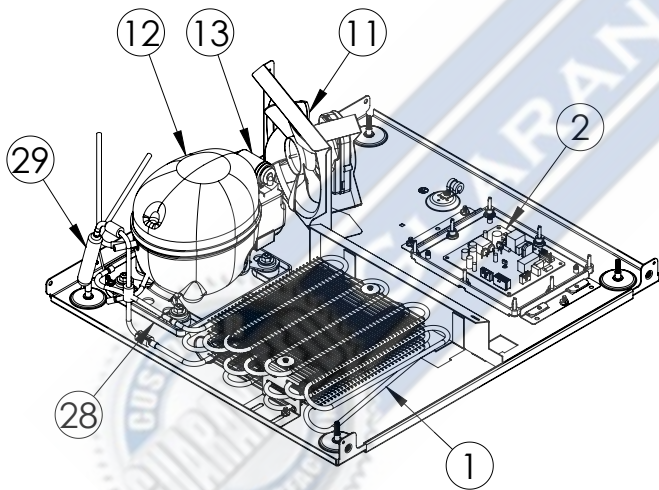

## MLRE124-SS11A

ITEM	DESCRIPTION	MARVEL P/N
1	CONDENSER ASSEMBLY	S41015869
2	MAIN CONTROL BOARD KIT	S42088820
3	GRILLE	S41015806-SS
4	LED LIGHT STRIP	S68100
5	BLACK ROCKER LIGHT SWITCH	42246922
6	EVAPORATOR ASSEMBLY	42249115
7	THERMISTOR ASSEMBLY	S41015903-BLK
8	UI DISPLAY KIT	S68166-01
9	ACCESS COVER	S41015716
10	MECHANICAL HARNESS KIT*	S41015773
11	CONDENSER FAN ASSEMBLY	42249159
12	COMPRESSOR	S41015395
13	COMPRESSOR ELECTRICALS	S41015921
14	DOOR ASSEMBLY	S42038834-SR
15	EVAP FAN	42249149
16	DOOR GASKET	S31580-035
17	DOOR STOP	S41015708-BLK
18	STRIKER PLATE	S41015709-BLK
19	HINGE PKG	S52411635-CHR
20	HALF GLASS SHELF	S42413206-BLK
21	FULL FRAME GLASS SHELF	S42413205-BLK
22	CRISPER GLASS SHELF	S42413165-BLK
23	CRISPER BIN	S42413102-BLK
24	UPPER DOOR BAR KIT	S41009473-UPR
25	LOWER DOOR BAR KIT	S41009473-LWR
26	LEG LEVELERS (4)	42243808
27	POWER CORD	S41050606
28	DRAIN PAN	S41013227
29	DRIER	S41013226
30	CARTON ASSEMBLY*	42249633